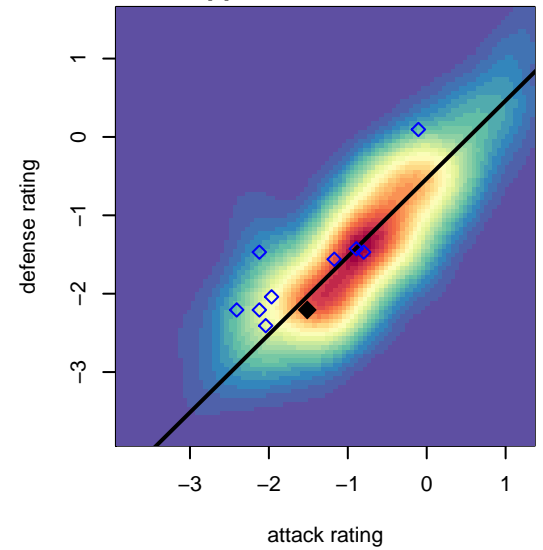

# RVSC Timbers White B02

Rogue Valley SC  
 Medford, OR  
 B02 total strength=264  
 attack=0.22 defense=0.11

alt names used:  
 RV Timbers 02B White  
 RV Timbers 02B White

Venues played:  
 2014 Rogue Memorial BU11 Cascade 9v9  
 2014 Mt Hood Challenge U12

**attack and defense variance (black dot)  
relative to other teams  
and top 10 in region**

**attack and defense rating  
relative to others at age  
and all opponents in last 13 months**

**attack and defense rating  
relative to others at age  
and all opponents in last 13 months**

**Performance relative to 13 month average**

**Performance relative to 13 month average**

Distribution of opponents  
 Red = Lose zone, Blue = Win zone, Green = Even  
 Black line separates win/lose zones