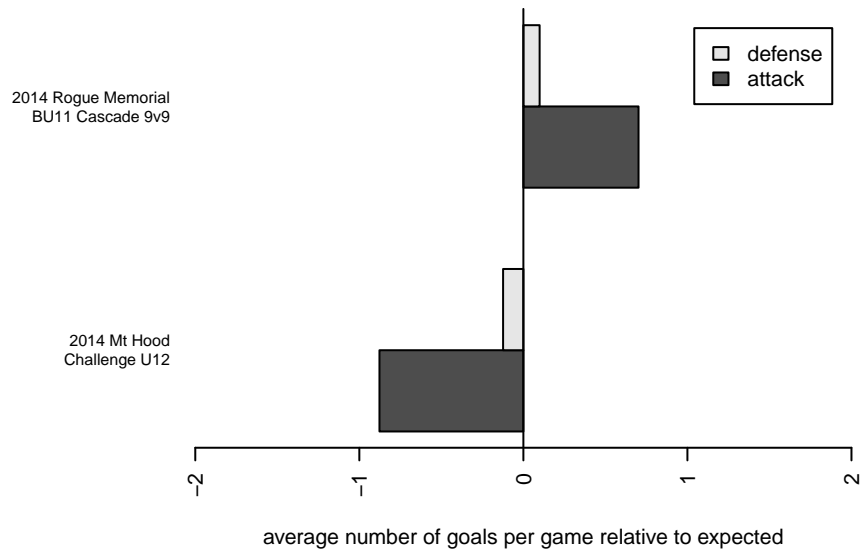

# RVSC Timbers White B02

Rogue Valley SC  
 Medford, OR  
 B02 total strength=264  
 attack=0.22 defense=0.11

alt names used:  
 RV Timbers 02B White  
 RV Timbers 02B White

Venues played:  
 2014 Rogue Memorial BU11 Cascade 9v9  
 2014 Mt Hood Challenge U12

**attack and defense variance (black dot)  
relative to other teams  
and top 10 in region**

**attack and defense rating  
relative to others at age  
and all opponents in last 13 months**

**attack and defense rating  
relative to others at age  
and all opponents in last 13 months**

**Performance relative to 13 month average**

**Performance relative to 13 month average**

Distribution of opponents  
 Red = Lose zone, Blue = Win zone, Green = Even  
 Black line separates win/lose zones