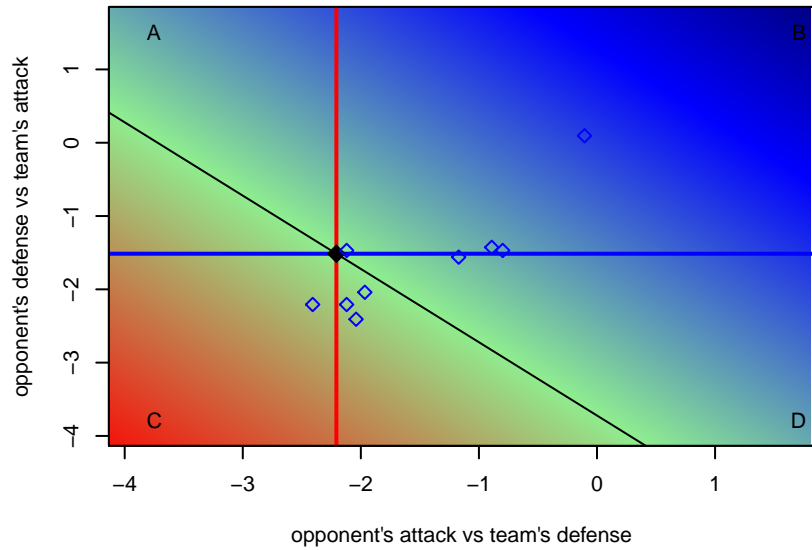

# RVSC Timbers White B02

Rogue Valley SC  
 Medford, OR  
 B02 total strength=264  
 attack=0.22 defense=0.11

alt names used:  
 RV Timbers 02B White  
 RV Timbers 02B White

Venues played:  
 2014 Rogue Memorial BU11 Cascade 9v9  
 2014 Mt Hood Challenge U12

**attack and defense variance (black dot)  
relative to other teams  
and top 10 in region**

**attack and defense rating  
relative to others at age  
and all opponents in last 13 months**

**attack and defense rating  
relative to others at age  
and all opponents in last 13 months**

**Performance relative to 13 month average**

**Performance relative to 13 month average**

Distribution of opponents  
 Red = Lose zone, Blue = Win zone, Green = Even  
 Black line separates win/lose zones

lot. A=Neither has attack advantage, B=Opponent has both attack and defense advantage, C=Opponent has both attack and defense disadvantage, D=Both have

<b>date</b>	<b>home</b>		<b>away</b>		<b>venue</b>	<b>pred.home</b>	<b>pred.away</b>
2014-08-17	RVSC Timbers White B02	0	FC Salmon Creek Blue B02	2	2014 Mt Hood Challenge U12	2.00	1.37
2014-08-16	Corvallis Bolts B02	2	RVSC Timbers White B02	3	2014 Mt Hood Challenge U12	0.75	1.99
2014-08-16	Ashland SC Shockwave B02	4	RVSC Timbers White B02	1	2014 Mt Hood Challenge U12	4.09	1.13
2014-08-15	RVSC Timbers White B02	0	Westside Timbers Brazuca B02	0	2014 Mt Hood Challenge U12	2.38	1.29
2014-05-26	RVSC Timbers White B02	1	Mad River United Rangers B02	3	2014 Rogue Memorial BU11 Cascade 9v9	1.33	2.71
2014-05-25	RVSC Timbers White B02	2	GPYSC Rebels Blue B02	0	2014 Rogue Memorial BU11 Cascade 9v9	2.60	1.08
2014-05-25	RVSC Timbers White B02	2	GPYSC Rebels White B02	1	2014 Rogue Memorial BU11 Cascade 9v9	1.20	1.07
2014-05-24	RVSC Timbers Black B02	7	RVSC Timbers White B02	4	2014 Rogue Memorial BU11 Cascade 9v9	3.69	1.11
2014-05-24	Rogue Valley Jaguars B02	5	RVSC Timbers White B02	1	2014 Rogue Memorial BU11 Cascade 9v9	7.95	0.25