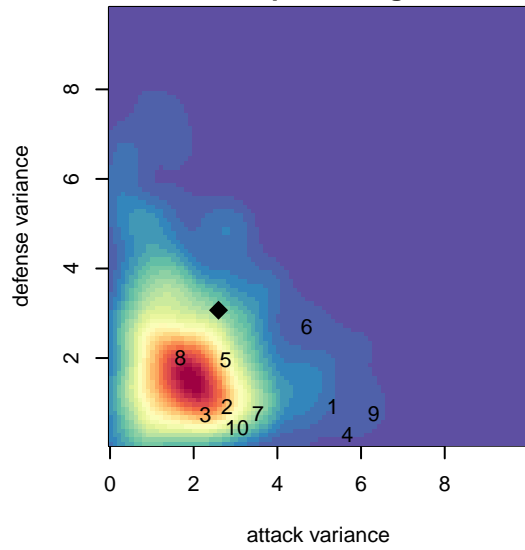

# RVSC Timbers White B02

Rogue Valley SC  
 Medford, OR  
 B02 total strength=264  
 attack=0.22 defense=0.11

alt names used:  
 RV Timbers 02B White  
 RV Timbers 02B White

Venues played:  
 2014 Rogue Memorial BU11 Cascade 9v9  
 2014 Mt Hood Challenge U12

**attack and defense variance (black dot)  
relative to other teams  
and top 10 in region**

**attack and defense rating  
relative to others at age  
and all opponents in last 13 months**

**attack and defense rating  
relative to others at age  
and all opponents in last 13 months**

**Performance relative to 13 month average**

**Performance relative to 13 month average**

Distribution of opponents  
 Red = Lose zone, Blue = Win zone, Green = Even  
 Black line separates win/lose zones