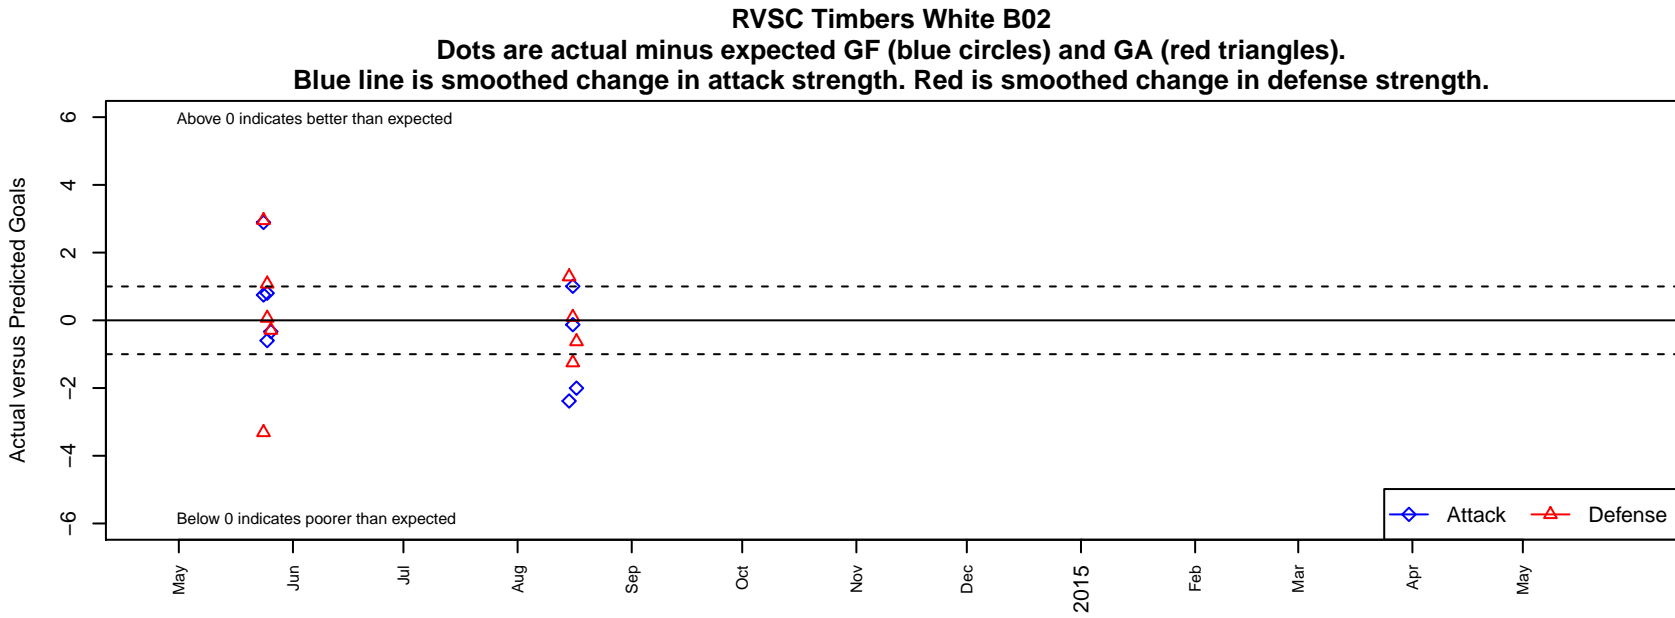

# RVSC Timbers White B02

Rogue Valley SC  
 Medford, OR  
 B02 total strength=264  
 attack=0.22 defense=0.11

alt names used:  
 RV Timbers 02B White  
 RV Timbers 02B White

Venues played:  
 2014 Rogue Memorial BU11 Cascade 9v9  
 2014 Mt Hood Challenge U12

**attack and defense variance (black dot)  
relative to other teams  
and top 10 in region**

**attack and defense rating  
relative to others at age  
and all opponents in last 13 months**

**attack and defense rating  
relative to others at age  
and all opponents in last 13 months**

**Performance relative to 13 month average**

**Performance relative to 13 month average**

Distribution of opponents  
 Red = Lose zone, Blue = Win zone, Green = Even  
 Black line separates win/lose zones