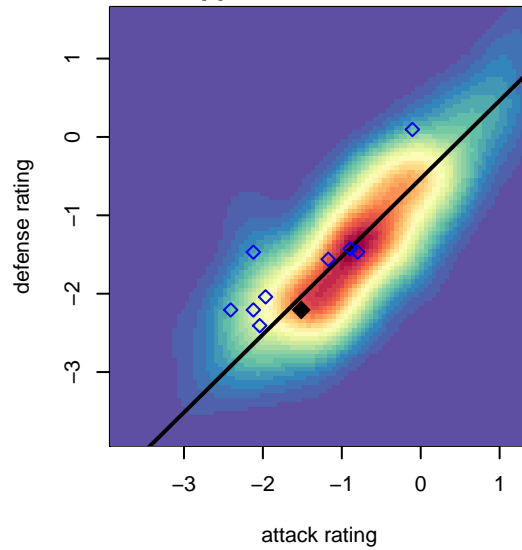

# RVSC Timbers White B02

Rogue Valley SC  
 Medford, OR  
 B02 total strength=264  
 attack=0.22 defense=0.11

alt names used:  
 RV Timbers 02B White  
 RV Timbers 02B White

Venues played:  
 2014 Rogue Memorial BU11 Cascade 9v9  
 2014 Mt Hood Challenge U12

**attack and defense variance (black dot)  
relative to other teams  
and top 10 in region**

**attack and defense rating  
relative to others at age  
and all opponents in last 13 months**

**attack and defense rating  
relative to others at age  
and all opponents in last 13 months**

**Performance relative to 13 month average**

**Performance relative to 13 month average**

Distribution of opponents  
 Red = Lose zone, Blue = Win zone, Green = Even  
 Black line separates win/lose zones