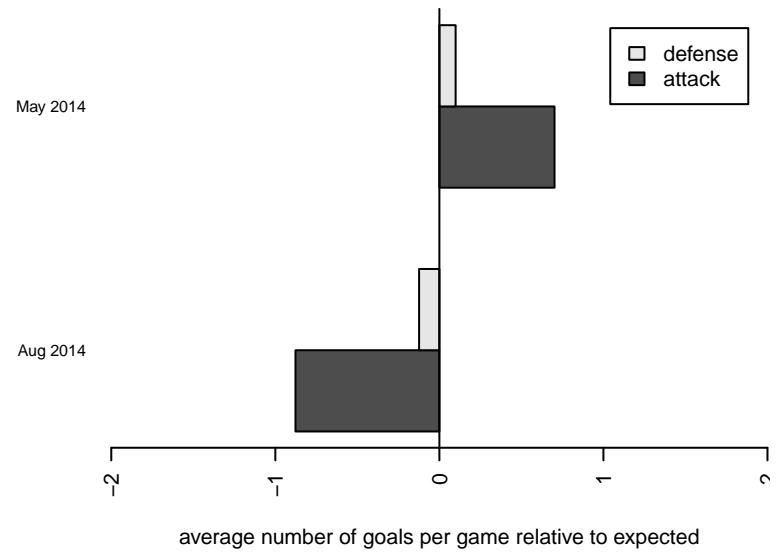

# RVSC Timbers White B02

Rogue Valley SC  
 Medford, OR  
 B02 total strength=264  
 attack=0.22 defense=0.11

alt names used:  
 RV Timbers 02B White  
 RV Timbers 02B White

Venues played:  
 2014 Rogue Memorial BU11 Cascade 9v9  
 2014 Mt Hood Challenge U12

**attack and defense variance (black dot)  
relative to other teams  
and top 10 in region**

**attack and defense rating  
relative to others at age  
and all opponents in last 13 months**

**attack and defense rating  
relative to others at age  
and all opponents in last 13 months**

**Performance relative to 13 month average**

**Performance relative to 13 month average**

Distribution of opponents  
 Red = Lose zone, Blue = Win zone, Green = Even  
 Black line separates win/lose zones